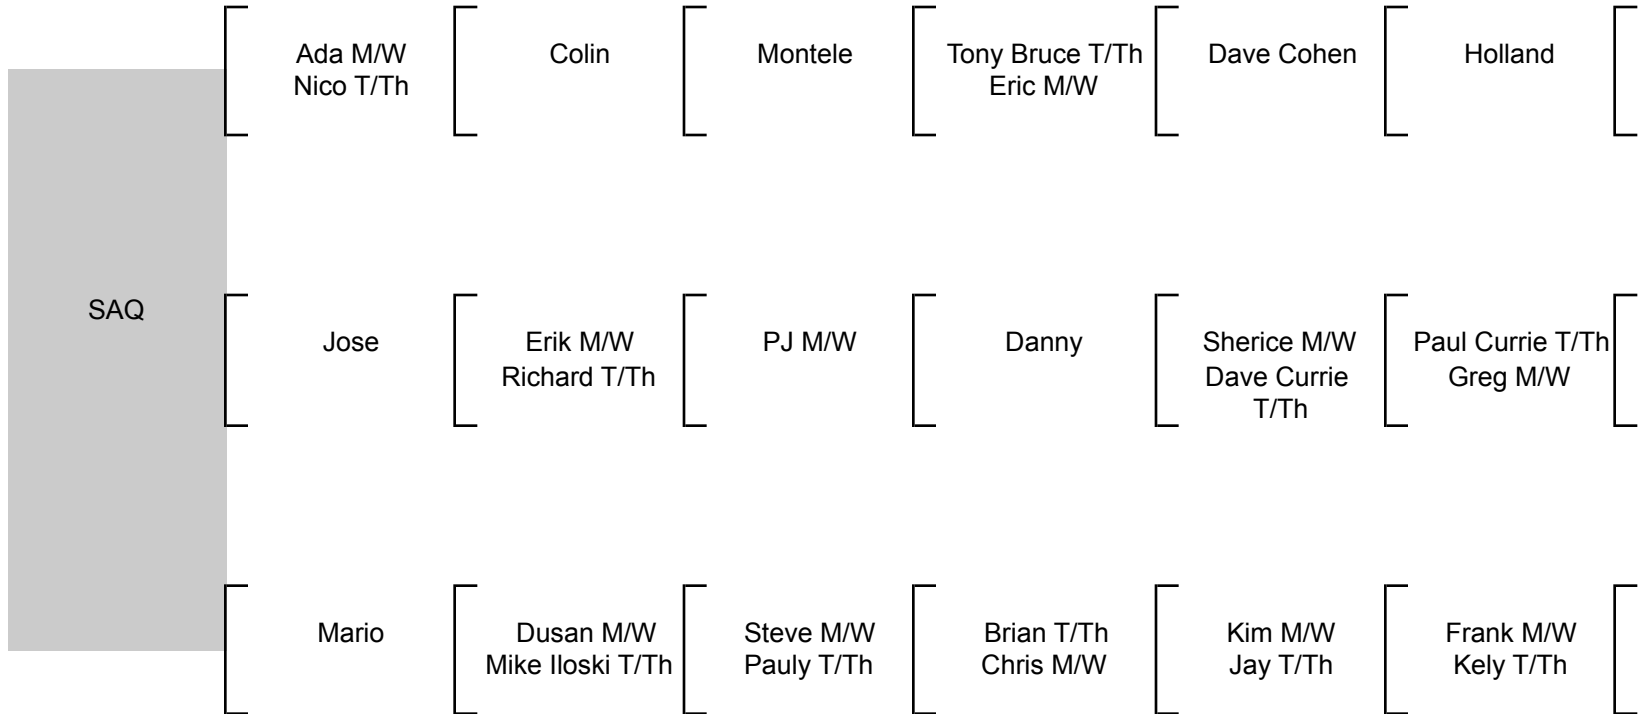

2009-10 BACK FIELD TRAINING MAP

STABLES

Parking